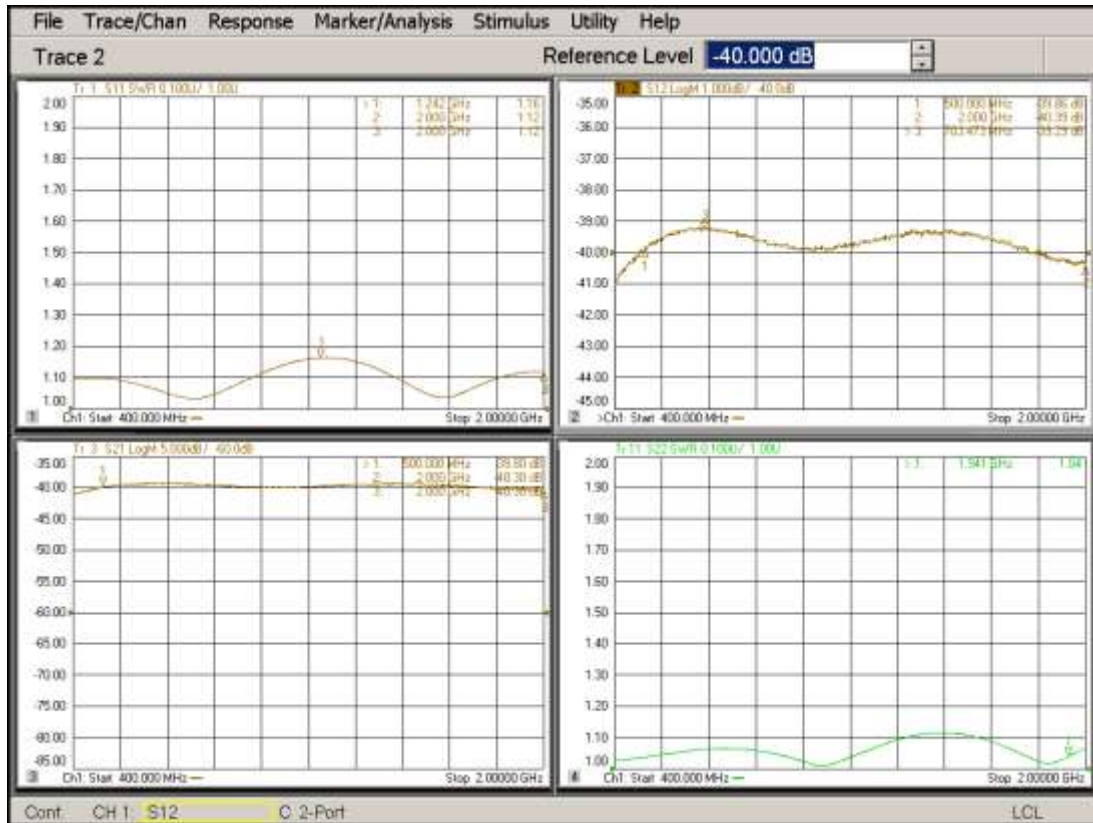

TEST DATA

成都利德尔科技有限公司 ChengDu Leader Microwave Technology Co.,Ltd

电话: 028-65199117 传真: 028-65199116

<http://www.leadermicrowave.com> sales@leader-mw.com

TEL: +86-28-65199117 FAX: +86-28-65199116

Add: 中国 成都市成华区华翰路 89 号 610000

No.89,Huahan Road, chenghua Zone Chengdu, Sichuan China Zip Code:610000