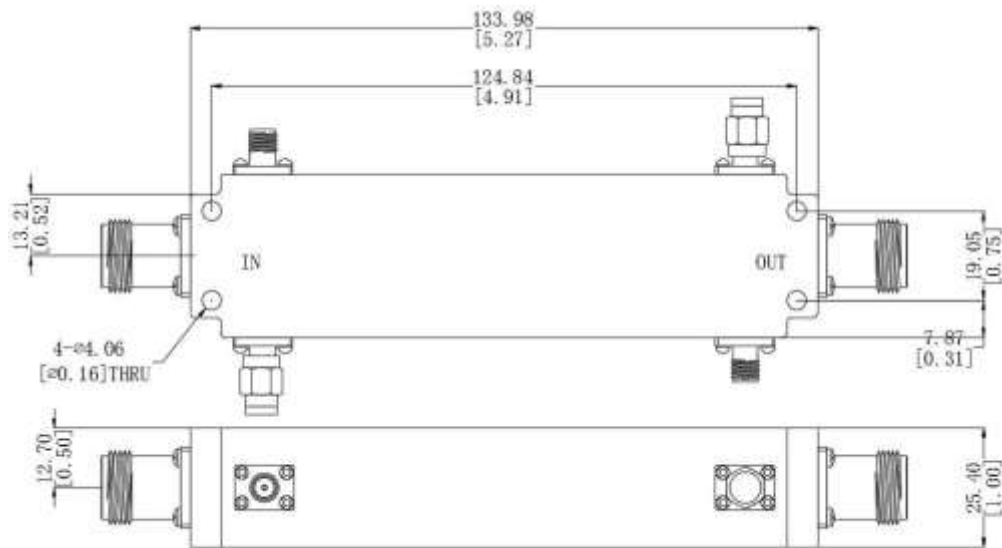

TEST DATA

成都利德尔科技有限公司 ChengDu Leader Microwave Technology Co.,Ltd

电话: 028-65199117 传真: 028-65199116

<http://www.leadermicrowave.com> sales@leader-mw.com

TEL: +86-28-65199117 FAX: +86-28-65199116

Add: 中国 成都市成华区华翰路 89 号 610000

No.89,Huahan Road, chenghua Zone Chengdu, Sichuan China Zip Code:610000