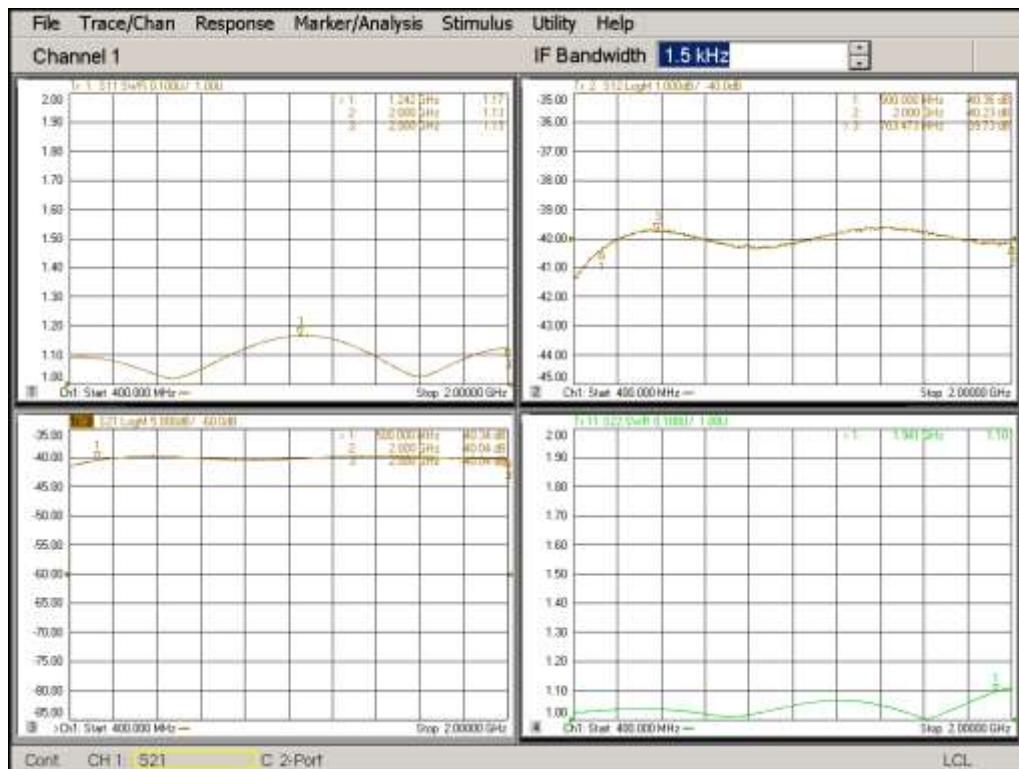

成都利德尔科技有限公司 ChengDu Leader Microwave Technology Co.,Ltd

电话: 028-65199117 传真: 028-65199116

<http://www.leadmichrowave.com> sales@leader-mw.com

TEL: +86-28-65199117 FAX: +86-28-65199116

Add: 中国 成都市成华区华翰路 89 号 610000

No.89,Huahan Road, chenghua Zone Chengdu, Sichuan China Zip Code:610000