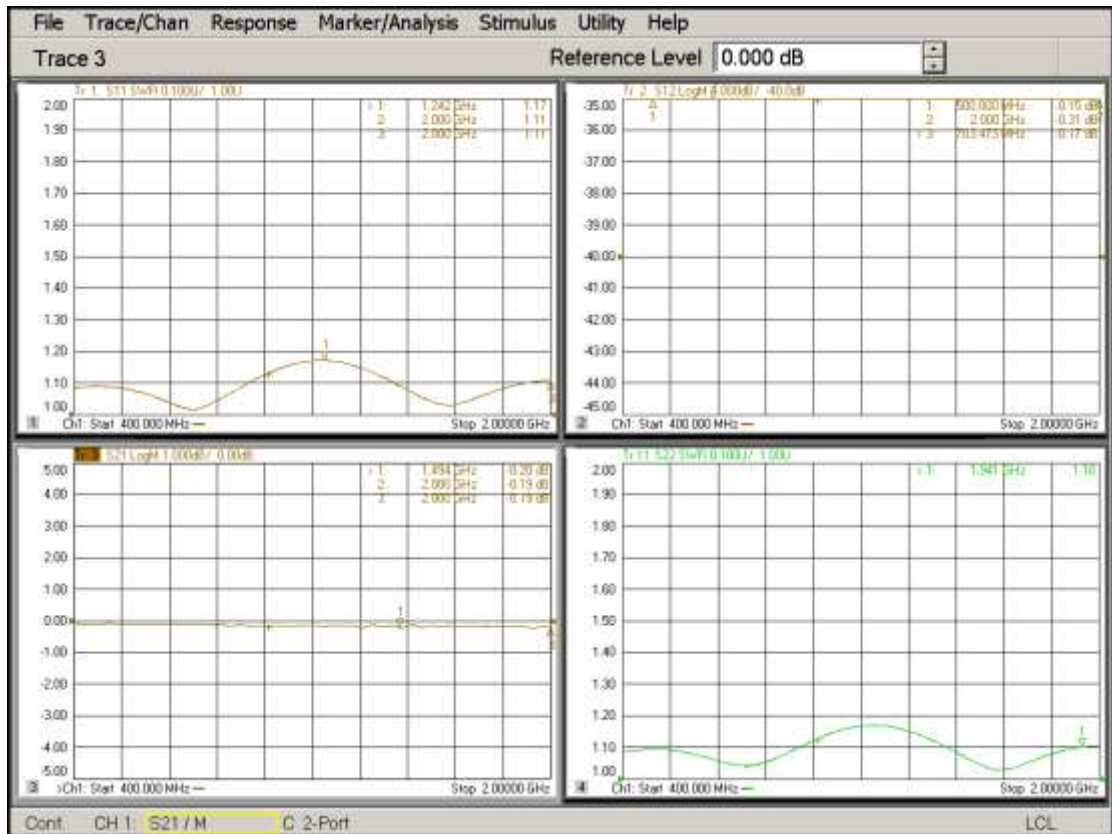

成都利德尔科技有限公司 ChengDu Leader Microwave Technology Co.,Ltd

电话: 028-65199117 传真: 028-65199116

<http://www.leadermicrowave.com> sales@leader-mw.com

TEL: +86-28-65199117 FAX: +86-28-65199116

Add: 中国 成都市成华区华翰路 89 号 610000

No.89,Huahan Road, chenghua Zone Chengdu, Sichuan China Zip Code:610000